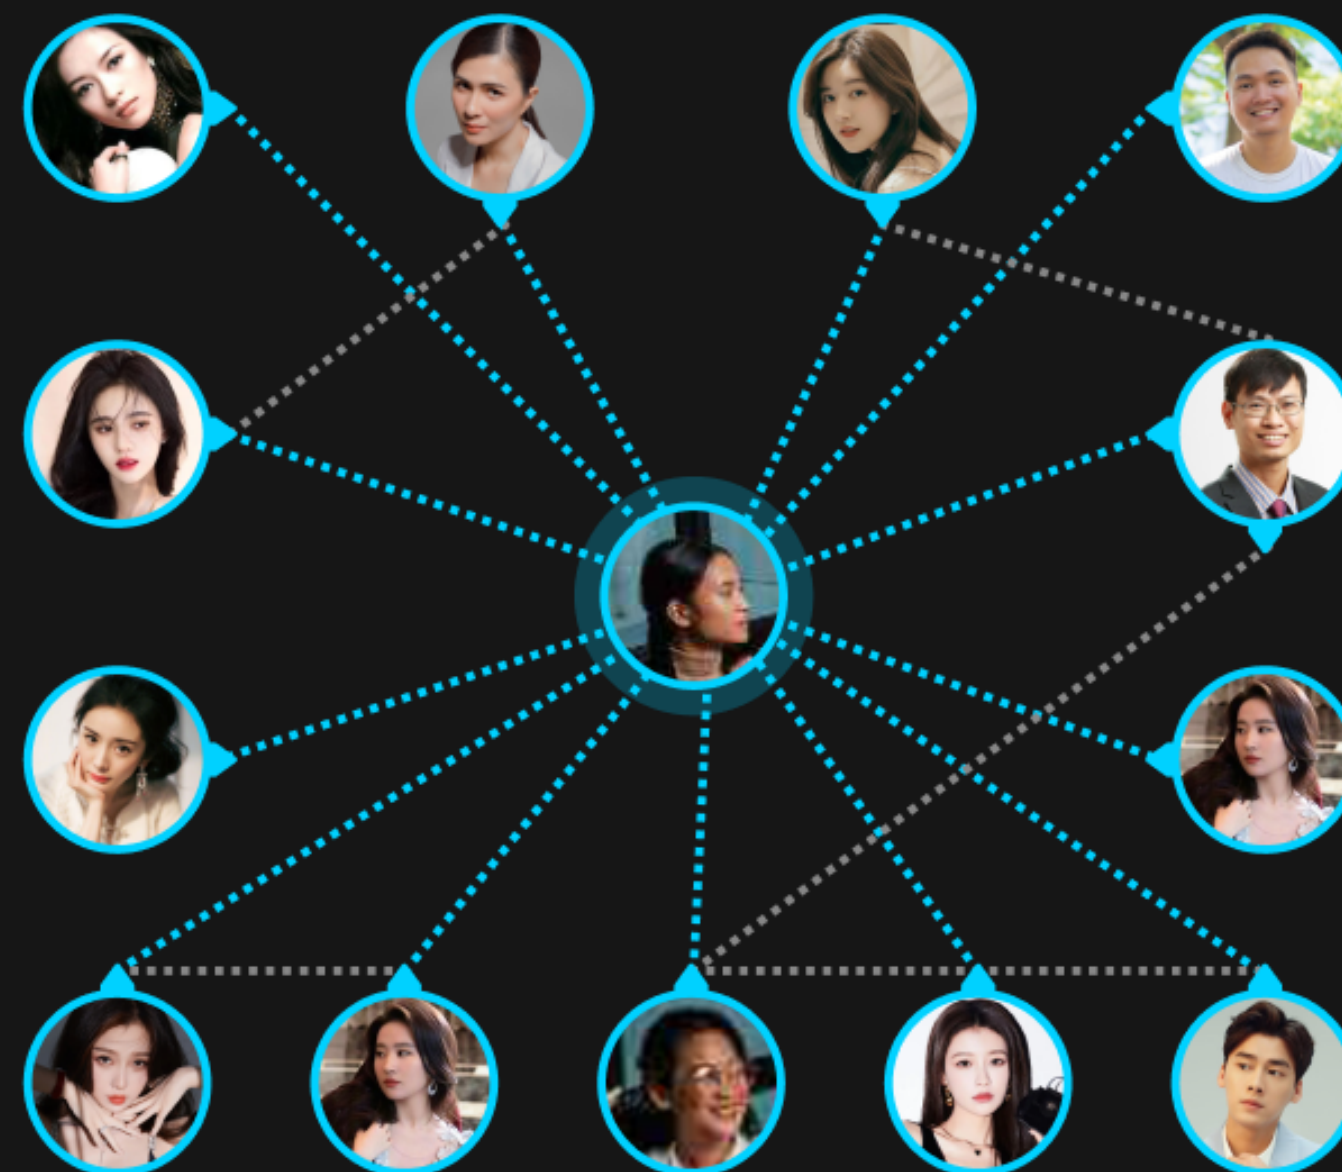

200 Violations

55 Media

50 Insight

Geo-map of related accounts

Geo-map filter

Time period

24 hours 1 week

1 month **3 months**

6 months 1 year

By location

location to filter

Ha Noi X Ha Nam X

Nha Trang X

Apply filter

Connect-link

SNM

Social Network Monitoring

Search anything

Home / Tracking / Actor

Actor profile

Overview Social Media Insight Geo-map Connect-link

4 Inquiries

200 Violations

55 Media

50 Insight

Connect-link of related accounts

Actor list

- Phan Lê Mai Lan**
23 years old ♀
- Phan Lê An Tôn**
27 years old ♂
- Phan Thanh Hà**
45 years old ♀
- Ngô Đình Long**
27 years old ♂
- Trader Nguyễn**
32 years old ♂
- Shark Tùng**
33 years old ♂
- Nana Phạm**
22 years old ♀
- Nguyễn Như Hằng**
35 years old ♀
- Pink Lu**
31 years old ♀
- QQ Thủy Tâm**
26 years old ♀